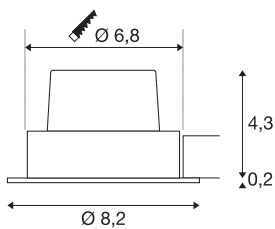

NEW TRIA 68 I CS

Indoor LED recessed ceiling light black 2700K round

You get particularly pleasant, dimmable light for your rooms thanks to the integrated Premium LED in the NEW TRIA 68 I CS recessed ceiling light. Of course, there are many usage options for the luminaire. The NEW TRIA 68 I CS is particularly suitable as a spotlight for accent lighting. With a CRI value of greater than or equal to 80, the NEW TRIA 68 I CS is very suitable for true-colour lighting of sales or office premises. The anticipated service life of 40,000 hours makes the NEW TRIA 68 I CS sustainable and low-maintenance. A convenient ceiling cut-out with a standard core bit is possible, making installation easier.

TECHNICAL DATA

Item no.	1003065
IP Code	IP 20
Assembly	Recessed
Assembly details	Ceiling
Dimmable	Yes
Dimming technology	Leading edge, trailing edge
Primary nominal voltage	220-240V ~50/60Hz
Secondary power / voltage	500 mA
Safety class	II
Wattage	11 W
Level of inrush current	2 A
Duration of inrush current	40 µs
Stroboscopic effect (SVM)	0.02
Lumen	800 lm
Colour temperature	2700 Kelvin
Beam angle	38 °
Color	black
CRI	80
LXXBXX data	L70B50
Service life	40000 h
Risk Group	1
Height	4.5 cm

Light Source

916320	
--------	---

Diameter	8.2 cm
Net weight	0.27 kg
Gross weight	0.322 kg
Shape of cut-out	round
Installation depth	5 cm
Installation diameter	6.8 cm