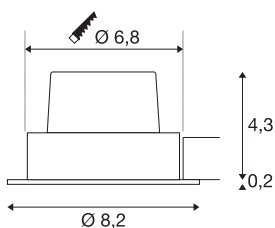

NEW TRIA 68 I CS

Indoor LED recessed ceiling light white 2700K round

Are you looking for amazing, dimmable light for your living areas and business premises? You get this thanks to the integrated Premium LED in the NEW TRIA 68 I CS recessed ceiling light. Of course, there are many usage options for the luminaire. The NEW TRIA 68 I CS is particularly suitable as a spotlight for accent lighting. With a CRI value of greater than or equal to 80, the NEW TRIA 68 I CS is very suitable for true-colour lighting of office or sales premises. This recessed ceiling light is particularly sustainable and low-maintenance thanks to the service life of 40,000 hours. A convenient ceiling cut-out with a standard core bit is possible, making installation easier.

TECHNICAL DATA

Item no.	1003066
IP Code	IP 20
Assembly	Recessed
Assembly details	Ceiling
Dimmable	Yes
Dimming technology	Leading edge, trailing edge
Primary nominal voltage	220-240V ~50/60Hz
Secondary power / voltage	500 mA
Safety class	II
Wattage	11 W
Level of inrush current	2 A
Duration of inrush current	40 µs
Stroboscopic effect (SVM)	0.02
Lumen	800 lm
Colour temperature	2700 Kelvin
Beam angle	38 °
Color	white
CRI	80
LXXBXX data	L70B50
Service life	40000 h
Risk Group	1
Height	4.5 cm

Light Source

916320	
--------	---

Diameter	8.2 cm
Net weight	0.269 kg
Gross weight	0.316 kg
Shape of cut-out	round
Installation depth	5 cm
Installation diameter	6.8 cm