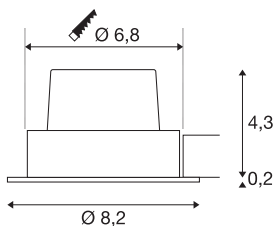

NEW TRIA 68 I CS

Indoor LED recessed ceiling light alu 2700K round

Are you looking for amazing, dimmable light for your living areas and business premises? You get this thanks to the integrated Premium LED in the NEW TRIA 68 I CS recessed ceiling light. Of course, there are many different usage options for the luminaire. The NEW TRIA 68 I CS is particularly suitable as a spotlight for accent lighting. With a CRI value of greater than or equal to 80, the NEW TRIA 68 I CS recessed ceiling light is very suitable for true-colour lighting of sales or office premises. This recessed ceiling light is sustainable and low-maintenance thanks to the anticipated service life of 40,000 hours. A convenient ceiling cut-out with a standard core bit is possible, making installation easier.

TECHNICAL DATA

Item no.	1003067
IP Code	IP 20
Assembly	Recessed
Assembly details	Ceiling
Dimmable	Yes
Dimming technology	Leading edge, trailing edge
Primary nominal voltage	220-240V ~50/60Hz
Secondary power / voltage	500 mA
Safety class	II
Wattage	11 W
Level of inrush current	2 A
Duration of inrush current	40 μ s
Stroboscopic effect (SVM)	0.02
Lumen	800 lm
Colour temperature	2700 Kelvin
Beam angle	38 °
Color	aluminium
CRI	80
LXXBXX data	L70B50
Service life	40000 h
Risk Group	1
Height	4.5 cm

Light Source

916320	
--------	---

Diameter	8.2 cm
Net weight	0.261 kg
Gross weight	0.316 kg
Shape of cut-out	round
Installation depth	5 cm
Installation diameter	6.8 cm