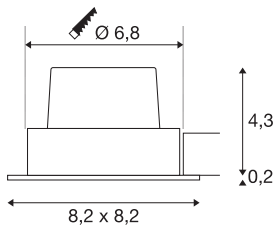

NEW TRIA 68 I CS

Indoor LED recessed ceiling light black 2700K square

The Premium LED integrated in the NEW TRIA 68 I CS recessed ceiling light gives off a particularly warm, dimmable light. The NEW TRIA 68 I CS spot is suitable for accentuation. With a CRI value of greater than or equal to 80, the NEW TRIA 68 I CS recessed ceiling light is very suitable for true-colour lighting of sales or office premises. The anticipated service life of 40,000 hours makes the NEW TRIA 68 I CS sustainable and low-maintenance. A convenient ceiling cut-out with a standard core bit is possible, making installation easier.

TECHNICAL DATA

Item no.	1003068
IP Code	IP 20
Assembly	Recessed
Assembly details	Ceiling
Dimmable	Yes
Dimming technology	Leading edge, trailing edge
Primary nominal voltage	220-240V ~50/60Hz
Secondary power / voltage	500 mA
Safety class	II
Wattage	11 W
Level of inrush current	2 A
Duration of inrush current	40 µs
Stroboscopic effect (SVM)	0.02
Lumen	800 lm
Colour temperature	2700 Kelvin
Beam angle	38 °
Color	black
CRI	80
LXXBXX data	L70B50
Service life	40000 h
Risk Group	1
Length	8.2 cm

Light Source

916320	
--------	---

Width	8.2 cm
Height	4.5 cm
Net weight	0.274 kg
Gross weight	0.32 kg
Shape of cut-out	round
Installation depth	5 cm
Installation diameter	6.8 cm