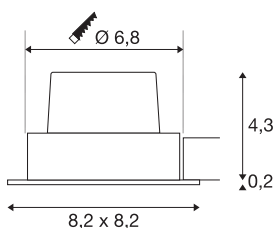

NEW TRIA 68 I CS

Indoor LED recessed ceiling light white 2700K square

Are you looking for amazing, dimmable light for your room? You get this thanks to the integrated Premium LED in the NEW TRIA 68 I CS recessed ceiling light. With the NEW TRIA 68 I CS you have a spot which is very suitable for accentuation. With a CRI value of greater than or equal to 80, the NEW TRIA 68 I CS is very suitable for true-colour lighting of office or sales premises. This recessed ceiling light is extremely sustainable and low-maintenance thanks to the anticipated service life of 40,000 hours. A convenient ceiling cut-out with a standard core bit is possible, making installation easier.

TECHNICAL DATA

Item no.	1003069
IP Code	IP 20
Assembly	Recessed
Assembly details	Ceiling
Dimmable	Yes
Dimming technology	Leading edge, trailing edge
Primary nominal voltage	220-240V ~50/60Hz
Secondary power / voltage	500 mA
Safety class	II
Wattage	11 W
Level of inrush current	2 A
Duration of inrush current	40 μ s
Stroboscopic effect (SVM)	0.02
Lumen	800 lm
Colour temperature	2700 Kelvin
Beam angle	38 °
Color	white
CRI	80
LXXBXX data	L70B50
Service life	40000 h
Risk Group	1
Length	8.2 cm

Light Source

916320	
--------	---

Width	8.2 cm
Height	4.5 cm
Net weight	0.28 kg
Gross weight	0.33 kg
Shape of cut-out	round
Installation depth	5 cm
Installation diameter	6.8 cm