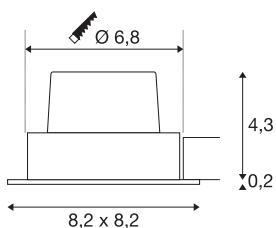

NEW TRIA 68 I CS

Indoor LED recessed ceiling light alu 2700K square

Are you looking for amazing, dimmable light for your rooms? You get this thanks to the integrated Premium LED in the NEW TRIA 68 I CS recessed ceiling light. Of course, there are many different usage options for the luminaire. The NEW TRIA 68 I CS is particularly suitable as a spot-light for accent lighting. With a CRI value of greater than or equal to 80, the NEW TRIA 68 I CS recessed ceiling light is very suitable for true-colour lighting of sales or office premises. This recessed ceiling light is sustainable and low-maintenance thanks to the anticipated service life of 40,000 hours. A convenient ceiling cut-out with a standard core bit is possible, making installation easier.

TECHNICAL DATA

Item no.	1003070
IP Code	IP 20
Assembly	Recessed
Assembly details	Ceiling
Dimmable	Yes
Dimming technology	Leading edge, trailing edge
Primary nominal voltage	220-240V ~50/60Hz
Secondary power / voltage	500 mA
Safety class	II
Wattage	11 W
Level of inrush current	2 A
Duration of inrush current	40 µs
Stroboscopic effect (SVM)	0.02
Lumen	800 lm
Colour temperature	2700 Kelvin
Beam angle	38 °
Color	aluminium
CRI	80
LXXBXX data	L70B50
Service life	40000 h
Risk Group	1
Length	8.2 cm

Light Source

916320	
--------	---

Width	8.2 cm
Height	4.5 cm
Net weight	0.279 kg
Gross weight	0.343 kg
Shape of cut-out	round
Installation depth	5 cm
Installation diameter	6.8 cm