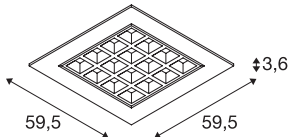

TECHNICAL DATA

Item no.	1003076
IP Code	IP 20
Assembly	Recessed
Assembly details	Ceiling, Ceiling with Acc.
Secondary power / voltage	700 mA
Safety class	III
Wattage	25 W
Lumen	3200 lm
Colour temperature	3000 Kelvin
Beam angle	100 °
Color	white
CRI	90
UGR ≤	19
LXXBXX data	L70B50
Service life	50000 h
Light distribution	axis symmetric
Light outlet	direct
Risk Group	0
Length	59.5 cm
Width	59.5 cm
Height	3.6 cm
Net weight	2.476 kg