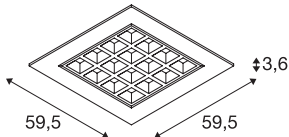

TECHNICAL DATA

| | |
|---------------------------|----------------------------|
| Item no. | 1003077 |
| IP Code | IP 20 |
| Assembly | Recessed |
| Assembly details | Ceiling, Ceiling with Acc. |
| Secondary power / voltage | 700 mA |
| Safety class | III |
| Wattage | 25 W |
| Lumen | 3350 lm |
| Colour temperature | 4000 Kelvin |
| Beam angle | 100 ° |
| Color | white |
| CRI | 90 |
| UGR ≤ | 19 |
| LXXBXX data | L70B50 |
| Service life | 50000 h |
| Light distribution | axis symmetric |
| Light outlet | direct |
| Risk Group | 0 |
| Length | 59.5 cm |
| Width | 59.5 cm |
| Height | 3.6 cm |
| Net weight | 2.482 kg |