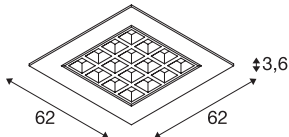

PAVANO620x620

Indoor LED recessed ceiling light white 3000K
UGR<19

PAVANO LED recessed ceiling lights are available in several sizes and light colours. However, that which makes them special is the UGR value of less than 16. PAVANO luminaires therefore emit light which is almost glare-free.

TECHNICAL DATA

Item no.	1003078
IP Code	IP 20
Assembly	Recessed
Assembly details	Ceiling,Ceiling with Acc.
Secondary power / voltage	700 mA
Safety class	III
Wattage	25 W
Lumen	3200 lm
Colour temperature	3000 Kelvin
Beam angle	100 °
Color	white
CRI	90
UGR ≤	19
LXXBXX data	L70B50
Service life	50000 h
Light distribution	rotational symmetric
Light outlet	direct
Risk Group	0
Length	62 cm
Width	62 cm
Height	3.6 cm
Net weight	2.669 kg