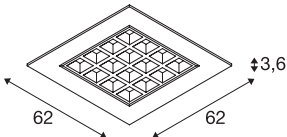

TECHNICAL DATA

Item no.	1003079
IP Code	IP 20
Assembly	Recessed
Assembly details	Ceiling,Ceiling with Acc.
Secondary power / voltage	700 mA
Safety class	III
Wattage	25 W
Lumen	3350 lm
Colour temperature	4000 Kelvin
Beam angle	100 °
Color	white
CRI	90
UGR ≤	19
LXXBXX data	L70B50
Service life	50000 h
Light distribution	rotational symmetric
Light outlet	direct
Risk Group	0
Length	62 cm
Width	62 cm
Height	3.6 cm
Net weight	2.72 kg