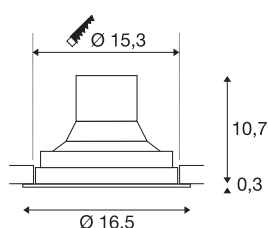

TECHNICAL DATA

Item no.	1003299
Rotating or tilting	cardanic
IP Code	IP 20
Assembly	Recessed
Assembly details	Ceiling
Primary nominal voltage	220-240V ~50/60Hz
Secondary power / voltage	750 mA
Safety class	II
Wattage	31 W
Ambient temperature	25 °C
Level of inrush current	18.6 A
Duration of inrush current	240 µs
Stroboscopic effect (SVM)	0.01
Lumen	2600 lm
Colour temperature	3000 Kelvin
Beam angle	60 °
Color	black
CRI	90
LXXBXX data	L70B50
Service life	50000 h
Risk Group	1
Height	11 cm

Light Source

791822	
--------	---

Accessories

114104	REFLECTOR , for SU-PROS, 40°, incl. glass and fixing ring
114102	REFLECTOR , for SU-PROS, 20°, incl. glass and fixing ring

Diameter	16.5 cm
Net weight	0.94 kg
Gross weight	1.069 kg
Shape of cut-out	round
Installation depth	10.7 cm
Installation diameter	15.3 cm