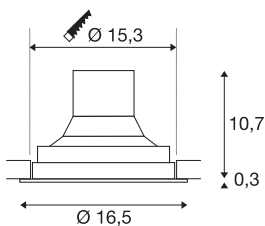

SUPROS

Indoor LED recessed ceiling light black round 3000K
60° CRI90 3380lm

The SUPROS light series impresses with its multitude of possible applications, excellent LED technology and its harmonious design. With its very high luminous flux, the SUPROS product family is ideally suited to replace power-hungry, conventional lighting installations. The wide-area reflector included in the delivers can be replaced by reflectors with narrower beam angles which are optionally available. This can be done without the need for tools. With the factory-installed LED driver, all the luminaires in the series are suitable for direct connection to the 230V mains supply.

TECHNICAL DATA

Item no.	1003301
Rotating or tilting	cardanic
IP Code	IP 20
Assembly	Recessed
Assembly details	Ceiling
Primary nominal voltage	220-240V ~50/60Hz
Secondary power / voltage	950 mA
Safety class	II
Wattage	36 W
Ambient temperature	25 °C
Level of inrush current	18.6 A
Duration of inrush current	240 µs
Stroboscopic effect (SVM)	0.01
Lumen	3380 lm
Colour temperature	3000 Kelvin
Beam angle	60 °
Color	black
CRI	90
LXXBXX data	L70B50
Service life	50000 h
Light distribution	rotational symmetric
Light outlet	direct

Light Source

791823	
--------	---

Accessories

114104	REFLECTOR , for SU-PROS, 40°, incl. glass and fixing ring
114102	REFLECTOR , for SU-PROS, 20°, incl. glass and fixing ring

Risk Group	1
Height	11 cm
Diameter	16.5 cm
Net weight	0.916 kg
Gross weight	1.074 kg
Shape of cut-out	round
Installation depth	10.7 cm
Installation diameter	15.3 cm