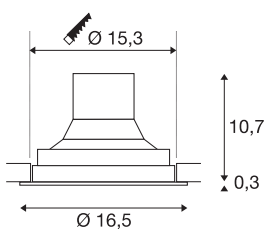

SUPROS

Indoor LED recessed ceiling light white round 3000K
60° CRI90 3380lm

The SUPROS light series impresses with its multitude of possible applications, excellent LED technology and its harmonious design. With its very high luminous flux, the SUPROS product family is ideally suited to replace power-hungry, conventional lighting installations. The wide-area reflector included in the delivers can be replaced by reflectors with narrower beam angles which are optionally available. This can be done without the need for tools. With the factory-installed LED driver, all the luminaires in the series are suitable for direct connection to the 230V mains supply.

TECHNICAL DATA

Item no.	1003302
Rotating or tilting	cardanic
IP Code	IP 20
Assembly	Recessed
Assembly details	Ceiling
Primary nominal voltage	220-240V ~50/60Hz
Secondary power / voltage	950 mA
Safety class	II
Wattage	36 W
Ambient temperature	25 °C
Level of inrush current	18.6 A
Duration of inrush current	240 µs
Stroboscopic effect (SVM)	0.01
Lumen	3380 lm
Colour temperature	3000 Kelvin
Beam angle	60 °
Color	white
CRI	90
LXXBXX data	L70B50
Service life	50000 h
Light distribution	rotational symmetric
Light outlet	direct

Light Source

791823	
--------	---

Accessories

114104	REFLECTOR , for SU-PROS, 40°, incl. glass and fixing ring
114102	REFLECTOR , for SU-PROS, 20°, incl. glass and fixing ring

Risk Group	1
Height	11 cm
Diameter	16.5 cm
Net weight	0.941 kg
Gross weight	1.075 kg
Shape of cut-out	round
Installation depth	10.7 cm
Installation diameter	15.3 cm