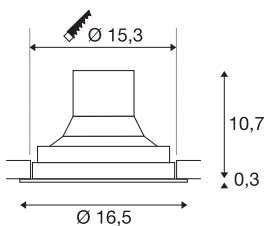

SUPROS

Indoor LED recessed ceiling light black round 4000K 60° CRI90 3520lm

The SUPROS light series impresses with its multitude of possible applications, excellent LED technology and its harmonious design. With its very high luminous flux, the SUPROS product family is ideally suited to replace power-hungry, conventional lighting installations. The wide-area reflector included in the delivers can be replaced by reflectors with narrower beam angles which are optionally available. This can be done without the need for tools. With the factory-installed LED driver, all the luminaires in the series are suitable for direct connection to the 230V mains supply.

TECHNICAL DATA

Item no.	1003305
Rotating or tilting	cardanic
IP Code	IP 20
Assembly	Recessed
Assembly details	Ceiling
Primary nominal voltage	220-240V ~50/60Hz
Secondary power / voltage	950 mA
Safety class	II
Wattage	36 W
Ambient temperature	25 °C
Level of inrush current	18.6 A
Duration of inrush current	240 µs
Stroboscopic effect (SVM)	0.01
Lumen	3520 lm
Colour temperature	4000 Kelvin
Beam angle	60 °
Color	black
CRI	90
LXXBXX data	L70B50
Service life	50000 h
Light distribution	rotational symmetric
Light outlet	direct

Light Source

791850	
--------	---

Accessories

114104	REFLECTOR , for SU-PROS, 40°, incl. glass and fixing ring
114102	REFLECTOR , for SU-PROS, 20°, incl. glass and fixing ring

Risk Group	1
Height	11 cm
Diameter	16.5 cm
Net weight	0.946 kg
Gross weight	1.077 kg
Shape of cut-out	round
Installation depth	10.7 cm
Installation diameter	15.3 cm