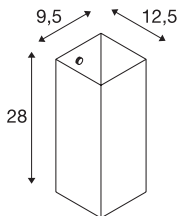

## QUADRASS

indoor surface-mounted wall light, E27, black

The QUADRASS wall light consists of a successful combination of metal and glass elements. The E27 socket behind the glass lampshade makes the QUADRASS ready for direct connection to the 230V mains power supply. In order to make the picture of the application as uniform as possible, wall lights with a reading light and a pendant are also available.

## TECHNICAL DATA

Item no.	1003430
Socket	E27
Number of sockets	1
IP Code	IP 20
Assembly	Surface
Assembly details	Wall
Primary nominal voltage	220-240V ~50/60Hz
Safety class	I
Wattage	40 W
Color	black
Width	9.5 cm
Height	28 cm
Depth	12.5 cm
Net weight	1.107 kg
Gross weight	1.601 kg
BIG WHITE Page	375