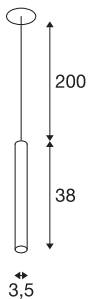

## HELIA AMBIENT 35

indoor LED pendant black flat canopy

With the HELIA AMBIENT 35 you have a recessed pendant with a puristic and clear design. The luminaire is available in versions with and without a ceiling plate. A warm white premium LED is integrated which produces an especially pleasant light thanks to the acrylic insert. The luminaire is supplied with a connection lead / suspension.

## TECHNICAL DATA

Item no.	1003435
Assembly	Recessed
Assembly details	Ceiling
Secondary power / voltage	500 mA
Safety class	III
Wattage	7.5 W
Lumen	425 lm
Colour temperature	3000 Kelvin
Color	black
CRI	90
LXXBXX data	L70B50
Service life	30000 h
Risk Group	1
Length	38 cm
Diameter	3.5 cm
Net weight	0.656 kg
Gross weight	0.95 kg
Shape of cut-out	round
Installation depth	3 cm
Installation diameter	6.8 cm
BIG WHITE Page	300