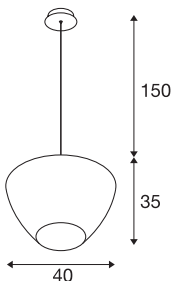

PANTILO CONVEX 40

indoor pendant E27 chrome

The PANTILO CONVEX 40 pendant impresses with its extraordinary appearance! PANTILO CONVEX 40 has a shade made from chrome-plated glass which can be combined into a "lighting group" by means of individual configuration.

TECHNICAL DATA

Item no.	1003444
Socket	E27
IP Code	IP20
Assembly	Surface
Assembly details	Ceiling
Primary nominal voltage	220-240V ~50/60Hz
Safety class	I
Wattage	40 W
Color	chrome
Light distribution	rotational symmetric
Light outlet	diffuse
Height	35 cm
Diameter	40 cm
Pendant length	150 cm
Net weight	2.613 kg
Gross weight	6.922 kg
BIG WHITE Page	283

Recommended lamp

1005305	A60 E27 Mirrorhead , chrome LED light, 7.5W 2700K CRI90 180°
1005265	ST64 E27 , gold LED light, 7.5W 2500K CRI90 320°
1005303	A60 E27 , transparent LED light, 7.5W 2700K CRI90 320°
1005286	QT14 G9 , White LED light, 3.6W 3000K CRI90 300°