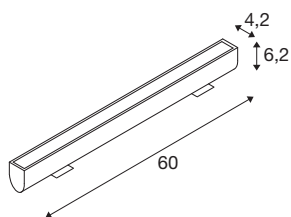

GALEN 60 SP

outdoor single colour LED profile anthracite CCT switch 3000/4000K

Thanks to the integrated mounting bracket and the splash-proof connection cables, the GALEN LED profile can be installed quickly and easily on walls, floors, or ceilings. It is most suitable as a form of lighting for displays and signs. Added to this is the practical CCT switch, which provides added flexibility as it allows the light colour to be adjusted between 3000K (warm white) and 4000K (neutral white) using an external switch. Robustly made and featuring high-performance LEDs, GALEN is perfect for creating effective or functional lighting in the outdoor areas of shops, hotels, restaurants, or in commercial buildings.

TECHNICAL DATA

Item no.	1003447
IP Code	IP 65
Impact resistance class	IK 03
Impact resistance	0.35 Joule
Assembly	Surface
Assembly details	Ceiling,Ground,Wall
Number of through-wires	12
Primary nominal voltage	220-240V ~50/60Hz
Secondary power / voltage	450 mA
Safety class	I
Wattage	18 W
Minimum ambient temperature	-20 °C
Maximum ambient temperature	45 °C
Number of luminaires at LS B16A	12
Level of inrush current	20 A
Duration of inrush current	350 µs
Stroboscopic effect (SVM)	0.69
Lumen	1570/1570 lm
Colour temperature	3000/4000 Kelvin
Color	anthracite
CRI	80
LXXBXX data	L70B50

Light Source

916615	
--------	---

Accessories

231961	CONNECTION CABLE , for GALEN outdoor wall light, black, 1 m
231960	CONNECTION CABLE , for GALEN outdoor wall light, black, 5 m

Service life	54000 h
Risk Group	1
Width	60 cm
Height	6.2 cm
Depth	11.3 cm
Net weight	1.703 kg
Gross weight	1.849 kg
BIG WHITE Page	692