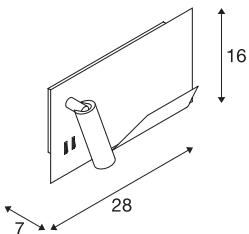

## SOMNILA SPOT

**indoor LED surface-mounted wall light 3000K white version left incl. USB connection**

Developed as an ideal bedside or reading light, the SOMNILA light series provides an innovative and user-friendly luminaire concept. The elegant surface-mounted wall light is made from white or black coated aluminium and impresses with its professionally manufactured mechanics, combined with modern LED technology. Equipped with a USB connection and the necessary Smartphone holder, the luminaire provides real added value. The spotlight can be individually directed, therefore providing ideal and accurate illumination. The second light source is used for general illumination. If necessary, the two light sources of the luminaire, which are separated by the built-in switch, can be switched separately. The luminaires are available in versions for left-hand and right-hand mounting so that they can be perfectly integrated in the room. The luminaire includes built-in LED lamps.

## TECHNICAL DATA

Item no.	1003457
Number of different light outlets	2
IP Code	IP 20
Assembly	Surface
Assembly details	Wall
Primary nominal voltage	100-240V ~50/60Hz
Secondary power / voltage	12 V
Safety class	I
Wattage	15 W
Ambient temperature	45 °C
Minimum ambient temperature	-10 °C
Maximum ambient temperature	45 °C
Stroboscopic effect (SVM)	0.37
Lumen	770 lm
Colour temperature	3000 Kelvin
Beam angle	110 °
Color	white
CRI	90
LXXBXX data	L70B50
Service life	36000 h
Risk Group	0
Width	28 cm

## Light Source

916551	
916404	

Height	16 cm
Depth	7 cm
Net weight	1.499 kg
Gross weight	1.952 kg
BIG WHITE Page	384