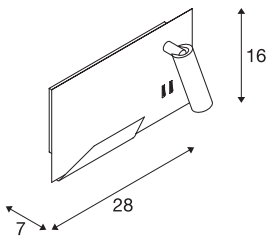

## SOMNILA SPOT

indoor LED surface-mounted wall light 3000K white version right incl. USB connection

Developed as an ideal bedside or reading light, the SOMNILA light series provides an innovative and user-friendly luminaire concept. The elegant surface-mounted wall light is made from white or black coated aluminium and impresses with its professionally manufactured mechanics, combined with modern LED technology. Equipped with a USB connection and the necessary Smartphone holder, the luminaire provides real added value. The spotlight can be individually directed, therefore providing ideal and accurate illumination. The second light source is used for general illumination. If necessary, the two light sources of the luminaire, which are separated by the built-in switch, can be switched separately. The luminaires are available in versions for left-hand and right-hand mounting so that they can be perfectly integrated in the room. The luminaire includes built-in LED lamps.

## TECHNICAL DATA

Item no.	1003458
Number of different light outlets	2
IP Code	IP 20
Assembly	Surface
Assembly details	Wall
Primary nominal voltage	100-240V ~50/60Hz
Secondary power / voltage	12 V
Safety class	I
Wattage	15 W
Ambient temperature	45 °C
Minimum ambient temperature	-10 °C
Maximum ambient temperature	45 °C
Stroboscopic effect (SVM)	0.37
Lumen	770 lm
Colour temperature	3000 Kelvin
Beam angle	110 °
Color	white
CRI	90
LXXBXX data	L70B50
Service life	36000 h
Risk Group	0
Width	28 cm

## Light Source

916551	
916404	

Height	16 cm
Depth	7 cm
Net weight	1.486 kg
Gross weight	1.895 kg
BIG WHITE Page	385