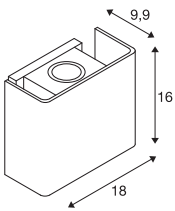

MANA OUT WL

Wall-mounted light set grey/anthracite 11W 650lm
3000K CRI80 60° Phase cut-off

Now also available with a shade in the fashionable material concrete: the dimmable MANA OUT WL wall light is designed with a high-performance LED for a warm white light (3000 K). Thanks to its IP65 protection class rating, this aluminium and concrete outdoor light is protected in any weather. The CRI of over 80 ensures natural colour reproduction. And thanks to the already integrated LED driver, a direct connection to a 220 volt supply is possible.

TECHNICAL DATA

Item no.	1003470
Number of different light outlets	2
IP Code	IP 65
Impact resistance class	IK 02
Impact resistance	0.2 Joule
Assembly	Surface
Assembly details	Wall
Dimmable	Yes
Dimming technology	trailing edge
Primary nominal voltage	220-240V ~50/60Hz
Secondary power / voltage	500 mA
Safety class	I
Wattage	11 W
Minimum ambient temperature	-20 °C
Maximum ambient temperature	45 °C
Level of inrush current	12.4 A
Duration of inrush current	7.2 µs
Stroboscopic effect (SVM)	0.04
Lumen	650 lm
Colour temperature	3000 Kelvin
Beam angle	60 °
Color	grey

Light Source

916573 

CRI	80
LXXBXX data	L70B50
Service life	30000 h
Light distribution	axis symmetric
Light outlet	direct - indirect
Risk Group	1
Length	18.2 cm
Width	16 cm
Height	10.3 cm
Net weight	2.67 kg
Gross weight	3.317 kg
BIG WHITE Page	721