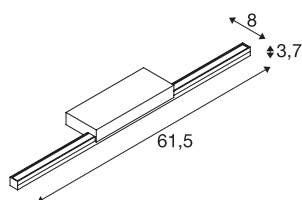

GLENOS® 60

indoor LED mirror light grey CCT switch 3000/4000K

The GLENOS mirror light has a high-performance LED strip and a beautifully elegant, slimline appearance. The mirror light is available in black, white or grey and its L-shaped mounting profile ensures glare-free illumination of the mirror. The GLENOS mirror light has a high-performance LED strip and a beautifully elegant, slimline appearance. The mirror light is available in black, white or grey and its L-shaped mounting profile ensures glare-free illumination of the mirror. Thanks to the integrated CCT switch, the light colour of the fitting can be alternated between 3000K and 4000K.

TECHNICAL DATA

Item no.	1003508
IP Code	IP 20
Assembly	Surface
Assembly details	Wall
Primary nominal voltage	220-240V ~50/60Hz
Secondary power / voltage	500 mA
Safety class	I
Wattage	12 W
Minimum ambient temperature	-20 °C
Maximum ambient temperature	40 °C
Level of inrush current	9 A
Duration of inrush current	150 µs
Stroboscopic effect (SVM)	0.04
Lumen	1170 lm
Colour temperature	3000/4000 Kelvin
Beam angle	120 °
Color	grey
CRI	80
LXXBXX data	L70B50
Service life	30000 h
Light distribution	axis symmetric
Light outlet	direct

Light Source

916618	
--------	--

Risk Group	0
Width	61.5 cm
Height	3.7 cm
Depth	8 cm
Net weight	0.536 kg
Gross weight	0.886 kg
BIG WHITE Page	339