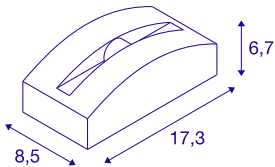

OUT-BEAM FRAME CW

Outdoor LED wall and ceiling mounted light anthracite 3000K

With the anthracite-coloured OUT-BEAM FRAME CW, you have an outdoor surface-mounted light which is ideally suited for accentuating buildings. This light is intended for use in both residential and public areas. Thanks to the OUT-BEAM FRAME CW you can illuminate historical or modern buildings with wonderful effects. With an expected lifespan of 30,000 hours, the LED light is extremely sustainable and requires little maintenance.

TECHNICAL DATA

Item no.	1003518
IP Code	IP 55
Impact resistance class	IK 03
Impact resistance	0.35 Joule
Assembly	Surface
Assembly details	Ceiling,Ground,Wall
Number of through-wires	10
Primary nominal voltage	100-240V ~50/60Hz
Secondary power / voltage	700 mA
Safety class	I
Wattage	3.5 W
Minimum ambient temperature	-20 °C
Maximum ambient temperature	40 °C
Level of inrush current	15 A
Duration of inrush current	300 µs
Stroboscopic effect (SVM)	0
Lumen	60 lm
Colour temperature	3000 Kelvin
Beam angle	5 °
Color	anthracite
CRI	80
LXXBXX data	L70B50

Light Source

916607	
--------	---

Service life	30000 h
Risk Group	1
Length	17.3 cm
Width	8.5 cm
Height	6.7 cm
Net weight	0.61 kg
Gross weight	0.653 kg
BIG WHITE Page	811