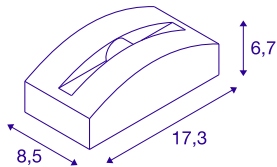

OUT-BEAM FRAME CW

Outdoor LED wall and ceiling mounted light white 3000K

With the white OUT-BEAM FRAME CW, you have an outdoor surface-mounted light which is ideally suited for accentuating buildings. This light is intended for use in both residential and public areas. Thanks to the OUT-BEAM FRAME CW you can illuminate historical or modern buildings with wonderful effects. With an expected lifespan of 30,000 hours, the LED light is extremely sustainable and requires little maintenance.

TECHNICAL DATA

Item no.	1003519
IP Code	IP 55
Impact resistance class	IK 03
Impact resistance	0.35 Joule
Assembly	Surface
Assembly details	Ceiling,Ground,Wall
Number of through-wires	10
Primary nominal voltage	100-240V ~50/60Hz
Secondary power / voltage	700 mA
Safety class	I
Wattage	3.5 W
Minimum ambient temperature	-20 °C
Maximum ambient temperature	40 °C
Level of inrush current	15 A
Duration of inrush current	300 µs
Stroboscopic effect (SVM)	0
Lumen	60 lm
Colour temperature	3000 Kelvin
Beam angle	5 °
Color	white
CRI	80
LXXBXX data	L70B50

Light Source

916607	
--------	---

Service life	30000 h
Risk Group	1
Length	17.3 cm
Width	8.5 cm
Height	6.7 cm
Net weight	0.657 kg
Gross weight	0.781 kg
BIG WHITE Page	811