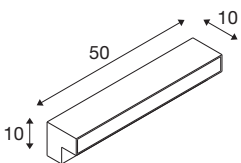

L-LINE OUT 60 FL

Outdoor LED free-standing light anthracite CCT switch 3000/4000K

Whether in gardens, along the paths and driveways of residential buildings, hotels or restaurants - with its variety of lights, the L-LINE OUT family lights the way outdoors. Despite their individual differences, the individual members share a design vocabulary in L-shape, which stands out with its clear lines. And when it comes to lighting technology, there are no compromises: the choice of light colour (3000/4000K), which can be selected during the easy installation process, and IP protection class 65 are just some of the benefits of the L-LINE OUT.

TECHNICAL DATA

Item no.	1003535
Number of different light outlets	1
IP Code	IP 65
Impact resistance class	IK 02
Impact resistance	0.2 Joule
Assembly	Surface
Assembly details	Ground
Primary nominal voltage	220-240V ~50/60Hz
Secondary power / voltage	500 mA
Safety class	I
Wattage	11.5 W
Minimum ambient temperature	-20 °C
Maximum ambient temperature	45 °C
Level of inrush current	10 A
Duration of inrush current	40 µs
Stroboscopic effect (SVM)	0.07
Lumen	780/800 lm
Colour temperature	3000/4000 Kelvin
Color	anthracite
CRI	80
LXXBXX data	L70B50
Service life	30000 h

Light Source

916337	
--------	---

Accessories

228730	CONNECTION BOX , 3-pin, IP68
--------	---------------------------------

Light outlet	direct
Risk Group	0
Length	50 cm
Width	10 cm
Height	10 cm
Net weight	1.7 kg
Gross weight	2.105 kg
BIG WHITE Page	651