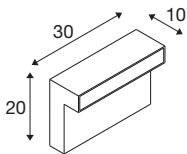

L-LINE OUT 30 FL

Outdoor LED free-standing light anthracite CCT switch 3000/4000K

Whether in gardens, along the paths and driveways of residential buildings, hotels or restaurants - with its variety of lights, the L-LINE OUT family lights the way outdoors. Despite their individual differences, the individual members share a design vocabulary in L-shape, which stands out with its clear lines. And when it comes to lighting technology, there are no compromises: the choice of light colour (3000/4000K), which can be selected during the easy installation process, and IP protection class 65 are just some of the benefits of the L-LINE OUT.

TECHNICAL DATA

Item no.	1003536
Number of different light outlets	1
IP Code	IP 65
Impact resistance class	IK 02
Impact resistance	0.2 Joule
Assembly	Surface
Assembly details	Ground
Primary nominal voltage	220-240V ~50/60Hz
Secondary power / voltage	500 mA
Safety class	I
Wattage	11.5 W
Minimum ambient temperature	-20 °C
Maximum ambient temperature	45 °C
Level of inrush current	10 A
Duration of inrush current	40 µs
Stroboscopic effect (SVM)	0.07
Lumen	800/810 lm
Colour temperature	3000/4000 Kelvin
Color	anthracite
CRI	80
LXXBXX data	L70B50
Service life	30000 h

Light Source

916560	
--------	---

Accessories

228730	CONNECTION BOX , 3-pin, IP68
--------	---------------------------------

Light outlet	direct
Risk Group	0
Length	30 cm
Width	10 cm
Height	20 cm
Net weight	2.398 kg
Gross weight	2.885 kg
BIG WHITE Page	650