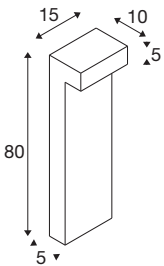

## L-LINE OUT 50 FL POLE

Outdoor LED free-standing light horizontal anthracite  
CCT switch 3000/4000K

Whether in gardens, along the paths and driveways of residential buildings, hotels or restaurants - with its variety of lights, the L-LINE OUT family lights the way outdoors. Despite their individual differences, the individual members share a design vocabulary in L-shape, which stands out with its clear lines. And when it comes to lighting technology, there are no compromises: the choice of light colour (3000/4000K), which can be selected during the easy installation process, and IP protection class 65 are just some of the benefits of the L-LINE OUT.

## TECHNICAL DATA

Item no.	1003537
Number of different light outlets	1
IP Code	IP 65
Impact resistance class	IK 02
Impact resistance	0.2 Joule
Assembly	Surface
Assembly details	Ground
Primary nominal voltage	220-240V ~50/60Hz
Secondary power / voltage	350 mA
Safety class	I
Wattage	7 W
Minimum ambient temperature	-20 °C
Maximum ambient temperature	45 °C
Level of inrush current	10 A
Duration of inrush current	40 µs
Stroboscopic effect (SVM)	0.08
Lumen	490/530 lm
Colour temperature	3000/4000 Kelvin
Color	anthracite
CRI	80
LXXBXX data	L70B50
Service life	30000 h

## Accessories

228730	CONNECTION BOX , 3-pin, IP68
--------	---------------------------------

Light outlet	direct
Risk Group	0
Length	15 cm
Width	10 cm
Height	50 cm
Net weight	2.023 kg
Gross weight	2.542 kg
BIG WHITE Page	651