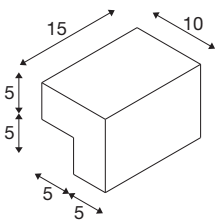

L-LINE OUT WL

Outdoor LED wall-mounted light anthracite CCT switch 3000/4000K

With its linear light variety, the L-LINE OUT family lights the way outdoors. Despite their individual differences, the individual members speak a common language of form, encapsulated in the clean lines of the letter "L". As far as lighting technology is concerned, there are no compromises: the CCT switch for easy selection of light colour temperature (3000 or 4000K) prior to installation), the straightforward installation process, and a protection rating of IP 65 are just some of the features that make the L-LINE OUT surface-mounted wall light a winner.

TECHNICAL DATA

Item no.	1003539
Number of different light outlets	1
IP Code	IP 65
Impact resistance class	IK 02
Impact resistance	0.2 Joule
Assembly	Surface
Assembly details	Wall
Number of through-wires	10
Primary nominal voltage	220-240V ~50/60Hz
Secondary power / voltage	350 mA
Safety class	I
Wattage	7 W
Minimum ambient temperature	-20 °C
Maximum ambient temperature	45 °C
Level of inrush current	10 A
Duration of inrush current	40 µs
Stroboscopic effect (SVM)	0.08
Lumen	500/570 lm
Colour temperature	3000/4000 Kelvin
Color	anthracite
CRI	80
LXXBXX data	L70B50

Light Source

916406 

Service life	30000 h
Light outlet	direct
Risk Group	0
Width	15 cm
Height	10 cm
Depth	10 cm
Net weight	1.024 kg
Gross weight	1.237 kg
BIG WHITE Page	775