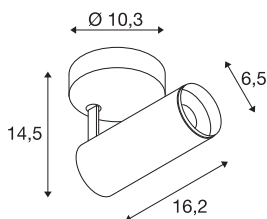

NUMINOS® SPOT PHASE S

Indoor LED recessed ceiling light white/black 3000K 24°

NUMINOS is the best possible coordinated light system from SLV that combines function, design and technology. With a variety of downlights and spotlights, you provide a thousand lighting design options. Also with the NUMINOS® SPOT PHASE S indoor ceiling-mounted light LED, which convinces with the best workmanship and lighting quality. The spotlight is ideal for targeted accent lighting or even illumination of larger areas. The recessed ceiling light convinces with a power consumption of 10.42 watts, luminous flux of 1020 lumens, colour temperature of 3000 Kelvin and a colour reproduction index of 90. Installation is then done in no time at all. When to choose NUMINOS from SLV – modular diversity awaits you.

TECHNICAL DATA

Item no.	1004110
Rotating or tilting	rotary Bar and tiltable
Assembly	Surface
Assembly details	Ceiling, Wall
Dimmable	Yes
Dimming technology	trailing edge
Primary nominal voltage	220-240V ~50/60Hz
Secondary power / voltage	250 mA
Safety class	I
Wattage	10.42 W
Minimum ambient temperature	-20 °C
Maximum ambient temperature	40 °C
Number of luminaires at LS B16A	88
Number of luminaires at LS C16A	88
Level of inrush current	8.5 A
Duration of inrush current	60 µs
Lumen	1020 lm
Colour temperature	3000 Kelvin
Beam angle	24 °
Color	white
CRI	90
UGR ≤	13

Light Source

791815	
--------	---

Accessories

1006167	NUMINOS® S , white front ring
---------	-------------------------------

LXXBXX data	L80B50
Service life	50000 h
Light distribution	rotational symmetric
Light outlet	direct
Risk Group	1
Length	16.2 cm
Height	14.5 cm
Diameter	6.5 cm
Net weight	0.58 kg
Gross weight	0.87 kg
BIG WHITE Page	100