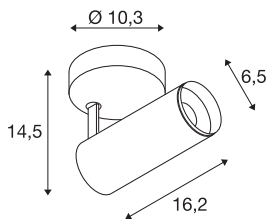

NUMINOS® SPOT PHASE S

Indoor LED recessed ceiling light white/black 3000K 60°

NUMINOS is the perfectly coordinated light system from SLV that combines function, design and technology. This way, you can experience a thousand lighting design possibilities with different downlights and spotlights. Like with the NUMINOS® SPOT PHASE S indoor ceiling-mounted light LED, which impresses with its high-quality workmanship and light. The spotlight is ideal for targeted accent lighting or for illuminating larger areas. The recessed ceiling light convinces with a power consumption of 10.42 watts, luminous flux of 1020 lumens, colour temperature of 3000 Kelvin and a colour reproduction index of 90. Installation is then done in no time at all. When do you choose NUMINOS ® from SLV?

TECHNICAL DATA

Item no.	1004112
Rotating or tilting	rotary Bar and tiltable
Assembly	Surface
Assembly details	Ceiling,Wall
Dimmable	Yes
Dimming technology	trailing edge
Primary nominal voltage	220-240V ~50/60Hz
Secondary power / voltage	250 mA
Safety class	I
Wattage	10.42 W
Minimum ambient temperature	-20 °C
Maximum ambient temperature	40 °C
Number of luminaires at LS B16A	88
Number of luminaires at LS C16A	88
Level of inrush current	8.5 A
Duration of inrush current	60 µs
Lumen	1020 lm
Colour temperature	3000 Kelvin
Beam angle	60 °
Color	white
CRI	90
UGR ≤	19

Light Source

791815	
--------	---

Accessories

1006167	NUMINOS® S , white front ring
---------	-------------------------------

LXXBXX data	L80B50
Service life	50000 h
Light distribution	rotational symmetric
Light outlet	direct
Risk Group	1
Length	16.2 cm
Height	14.5 cm
Diameter	6.5 cm
Net weight	0.58 kg
Gross weight	0.87 kg
BIG WHITE Page	100