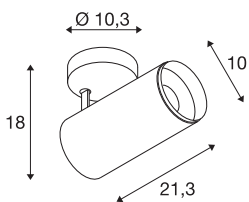

NUMINOS® SPOT PHASE L

Indoor LED recessed ceiling light black/black 2700K 24°

The NUMINOS light system from SLV skilfully combines function, design and technology. With various downlights and spotlights, you provide a thousand lighting design options. Also with the NUMINOS® SPOT PHASE L indoor ceiling-mounted light LED, which convinces with the best workmanship and lighting quality. In this way, you can create high-quality illumination of larger areas or use the spotlight for selective lighting. The recessed ceiling light convinces with a power consumption of 28 watts, luminous flux of 2440 lumens, colour temperature of 2700 Kelvin and a colour reproduction index of 90. Installation is then done in no time at all. When do you choose NUMINOS® from SLV?