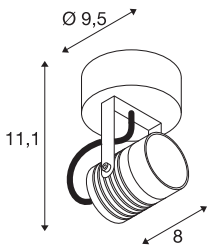

TECHNICAL DATA

Item no.	1004649
Rotating or tilting	rotary Bar and tiltable
IP Code	IP 55
Impact resistance class	IK 06
Impact resistance	1 Joule
Assembly	Surface
Assembly details	Ceiling,Wall
Primary nominal voltage	100-240V ~50/60Hz
Secondary power / voltage	240 mA
Safety class	I
Wattage	6 W
Level of inrush current	1.12 A
Lumen	400 lm
Colour temperature	3000 Kelvin
Beam angle	40 °
Color	anthracite
CRI	80
LXXBXX data	L80B50
Service life	30000 h
Light distribution	rotational symmetric
Light outlet	direct
Length	8 cm

Light Source

916630	
--------	---

Accessories

1002884	NAUTILUS , installation plate for surface-mounted cabling
---------	---

Height	111 cm
Diameter	6 cm
Net weight	0.556 kg
Gross weight	0.614 kg
BIG WHITE Page	785