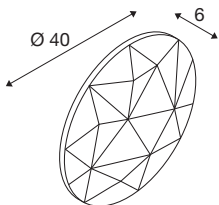

## MANA

shade round 40 beige

Light and design in perfect harmony: the shades of the MANA family, made of felt, stand out with their unique appearance. If several lights of different colours and sizes are mounted side by side as a cloud, this creates an exciting wall design for offices and homes. Please note that you must combine the MANA shade with the matching MANA BASE (LED version: 1004657 or unlit version 1004969).

### TECHNICAL DATA

Item no.	1004660
IP Code	IP 20
Color	beige
Light outlet	diffuse
Height	6 cm
Diameter	40 cm
Net weight	0.375 kg
Gross weight	0.661 kg
BIG WHITE Page	349