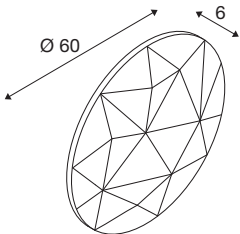

MANA

shade round 60 beige

Light and design in perfect harmony: the shades of the MANA family, made of felt, stand out with their unique appearance. If several lights of different colours and sizes are mounted side by side as a cloud, this creates an exciting wall design for offices and homes. Please note that you must combine the MANA shade with the matching MANA BASE (LED version: 1004657 or unlit version 1004969).

TECHNICAL DATA

Item no.	1004662
IP Code	IP 20
Color	beige
Light outlet	diffuse
Height	6 cm
Diameter	60 cm
Net weight	0.89 kg
Gross weight	1.487 kg
BIG WHITE Page	349