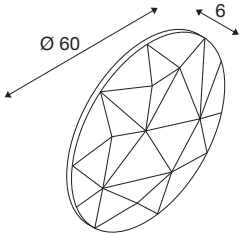

MANA

shade round 60 grey

Light and design in perfect harmony: the shades of the MANA family, made of felt, stand out with their unique appearance. If several lights of different colours and sizes are mounted side by side as a cloud, this creates an exciting wall design for offices and homes. Please note that you must combine the MANA shade with the matching MANA BASE (LED version: 1004657 or unlit version 1004969).

TECHNICAL DATA

Item no.	1004663
IP Code	IP 20
Color	grey
Light outlet	diffuse
Height	6 cm
Diameter	60 cm
Net weight	0.862 kg
Gross weight	1.464 kg
BIG WHITE Page	349