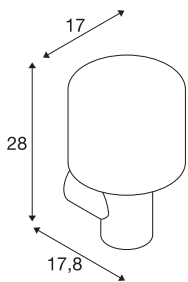

TECHNICAL DATA

Item no.	1004678
IP Code	IP 65
Impact resistance class	IK 02
Impact resistance	0.2 Joule
Assembly	Surface
Assembly details	Wall
Primary nominal voltage	220-240V ~50/60Hz
Secondary power / voltage	500 mA
Safety class	I
Wattage	9.2 W
Minimum ambient temperature	-20 °C
Maximum ambient temperature	45 °C
Level of inrush current	4.7 A
Duration of inrush current	30 µs
Stroboscopic effect (SVM)	0.01
Lumen	580/630 lm
Colour temperature	3000/4000 Kelvin
Color	anthracite
CRI	80
LXXBXX data	L70B50
Service life	30000 h
Risk Group	1

Light Source

916555	
--------	--

Height	28 cm
Depth	17.8 cm
Diameter	17 cm
Net weight	1.991 kg
Gross weight	2.885 kg
BIG WHITE Page	757