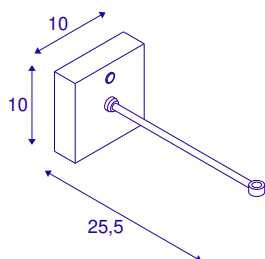

FITU CRANE BASE

white

The modern FITU CRANE BASE wall mount serves as a bracket for the pendant lights of the FITU series with an open cable end. The bracket is made of steel and available in the colours black and white. So you can enjoy countless combination possibilities.

TECHNICAL DATA

Item no.	1004683
Socket	E27
IP Code	IP 20
Assembly	Surface
Assembly details	Wall
Nominal voltage	220-240V ~50/60Hz V
Safety class	I
Color	white
Width	10 cm
Height	10 cm
Depth	25.5 cm
Net weight	0.514 kg
Gross weight	0.77 kg