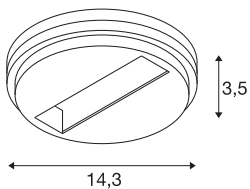

3~ DALI

point outlet white

The SLV 3~ DALI point outlet in white is an electrical component that can be freely positioned within rooms for the wall and ceiling mounting of spotlights.

TECHNICAL DATA

Item no.	1004685
IP Code	IP 20
Assembly	Surface
Assembly details	Ceiling,Wall
Nominal voltage	220-250V ~50/60Hz V
Safety class	I
Color	white
Height	3.5 cm
Diameter	14.3 cm
Net weight	0.198 kg
Gross weight	0.239 kg
BIG WHITE Page	531