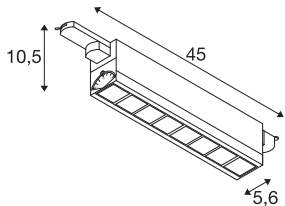

3~ SIGHT MOVE DALI

3 phase system light white 3000K

The modern SIGHT wall and ceiling light is made for surface mounting or busbar. The powerful luminous flux of 2700 lumens and the low glare the 3-phase system light LED an efficient basic lighting solution in offices or shops. The light made of aluminium and polymethylacrylate (PMMA) in the colour white and frosted cuts a professional figure everywhere. In addition, 3~ SIGHT MOVE DALI is also extremely sustainable with its LED lifespan of 30,000 hours. When will you test out the benefits of SLV's impressive indoor lights?

TECHNICAL DATA

Item no.	1004691
Number of different light outlets	1
Rotating or tilting	tiltable
IP Code	IP20
Assembly details	Track Ceiling, Track Wall
Dimmable	Yes
Dimming technology	DALI
Primary nominal voltage	220-240V ~50/60Hz
Secondary power / voltage	350 mA
Safety class	I
Wattage	26 W
Minimum ambient temperature	-30 °C
Maximum ambient temperature	40 °C
Rated standby power	0.29 W
Number of luminaires at LS B16A	43
Number of luminaires at LS C16A	63
Stroboscopic effect (SVM)	0
Lumen	2700 lm
Colour temperature	3000 Kelvin
Beam angle	75 °
Color	white
CRI	90

Light Source

916350	
--------	---

UGR \leq	25
LXXBXX data	L90B20
Service life	50000 h
Light outlet	direct
Risk Group	1
Length	45 cm
Width	5.6 cm
Height	10.5 cm
Net weight	1.248 kg
Gross weight	1.511 kg
BIG WHITE Page	533