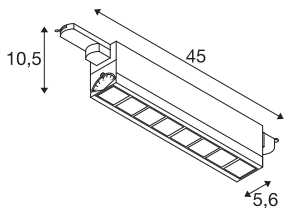

## 3~ SIGHT MOVE DALI

### 3 phase system light black 4000K

SIGHT is the modern wall and ceiling light for surface mounting or busbar. The low glare and the luminous flux of 3100 lumens make the 3-phase system light LED the optimal basic lighting solution. The light made of aluminium and polymethylacrylate (PMMA) in the colour black and frosted cuts a professional figure everywhere. In addition, 3~ SIGHT MOVE DALI is also extremely sustainable with its LED lifespan of 30,000 hours. Experience SIGHT in action and convince yourself of a successful lighting experience.

## TECHNICAL DATA

Item no.	1004692
Number of different light outlets	1
Rotating or tilting	tiltable
IP Code	IP20
Assembly details	Track Ceiling, Track Wall
Dimmable	Yes
Dimming technology	DALI
Primary nominal voltage	220-240V ~50/60Hz
Secondary power / voltage	350 mA
Safety class	I
Wattage	26 W
Minimum ambient temperature	-30 °C
Maximum ambient temperature	40 °C
Rated standby power	0.29 W
Number of luminaires at LS B16A	43
Number of luminaires at LS C16A	63
Stroboscopic effect (SVM)	0
Lumen	3100 lm
Colour temperature	4000 Kelvin
Beam angle	75 °
Color	black
CRI	90

## Light Source

916344 

UGR $\leq$	25
LXXBXX data	L90B20
Service life	50000 h
Light outlet	direct
Risk Group	1
Length	45 cm
Width	5.6 cm
Height	10.5 cm
Net weight	1.242 kg
Gross weight	1.511 kg
BIG WHITE Page	533