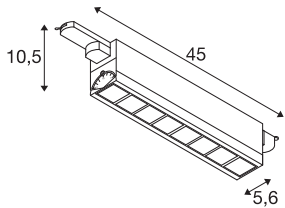

3~ SIGHT MOVE DALI

3 phase system light white 4000K

The modern SIGHT wall and ceiling light is ideal for surface mounting or busbar. The powerful luminous flux of 3100 lumens and the low glare are just some of the arguments that make the 3-phase system light LED the ideal basic lighting solution. The light made of aluminium and polymethylacrylate (PMMA) in the colour white and frosted cuts a professional figure everywhere. With its LED lifespan of 30,000 hours, SIGHT is also extremely sustainable. Experience SIGHT in action and convince yourself of a successful lighting experience.

TECHNICAL DATA

Item no.	1004693
Number of different light outlets	1
Rotating or tilting	tiltable
IP Code	IP20
Assembly details	Track Ceiling, Track Wall
Dimmable	Yes
Dimming technology	DALI
Primary nominal voltage	220-240V ~50/60Hz
Secondary power / voltage	350 mA
Safety class	I
Wattage	26 W
Minimum ambient temperature	-30 °C
Maximum ambient temperature	40 °C
Rated standby power	0.29 W
Number of luminaires at LS B16A	43
Number of luminaires at LS C16A	63
Stroboscopic effect (SVM)	0
Lumen	3100 lm
Colour temperature	4000 Kelvin
Beam angle	75 °
Color	white
CRI	90

Light Source

916344 

UGR \leq	25
LXXBXX data	L90B20
Service life	50000 h
Light outlet	direct
Risk Group	1
Length	45 cm
Width	5.6 cm
Height	10.5 cm
Net weight	1.24 kg
Gross weight	1.327 kg
BIG WHITE Page	533