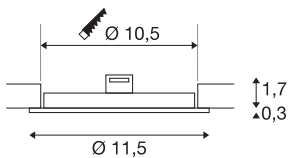

## TECHNICAL DATA

Item no.	1004694
IP Code	IP 20
Assembly	Recessed
Assembly details	Ceiling
Secondary power / voltage	200 mA
Safety class	III
Wattage	6 W
Lumen	470 lm
Colour temperature	4000 Kelvin
Beam angle	110 °
Color	white
CRI	90
Service life	50000 h
Light distribution	rotational symmetric
Light outlet	direct
Height	2 cm
Diameter	11.5 cm
Net weight	0.1 kg
Gross weight	0.107 kg
Shape of cut-out	round
Installation depth	3 cm
Installation diameter	10.5 cm