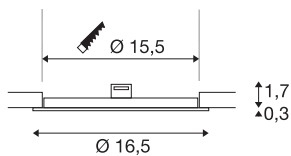

SENSER 18 DL

Indoor LED recessed ceiling light round white 4000K

Our SENSER white aluminium light is also available with 4,000 Kelvin. The cold white alternative is best suited to providing basic lighting in offices, kitchens, and corridors. With its round shape, the recessed ceiling light makes a great impression. With an expected lifespan of 50,000 hours, the SENSER 18 DL is especially sustainable and low-maintenance.

TECHNICAL DATA

Item no.	1004695
IP Code	IP 20
Assembly	Recessed
Assembly details	Ceiling
Secondary power / voltage	350 mA
Safety class	III
Wattage	12 W
Operating efficiency (LOR)	0,71
Lumen	990 lm
Colour temperature	4000 Kelvin
Beam angle	110 °
Color	white
CRI	90
Service life	50000 h
Risk Group	1
Height	2 cm
Diameter	16.5 cm
Net weight	0.197 kg
Gross weight	0.255 kg
Shape of cut-out	round
Installation depth	3 cm
Installation diameter	15.5 cm