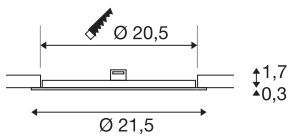

TECHNICAL DATA

Item no.	1004696
IP Code	IP 20
Assembly	Recessed
Assembly details	Ceiling
Secondary power / voltage	500 mA
Safety class	III
Wattage	13 W
Operating efficiency (LOR)	0,72
Lumen	1300 lm
Colour temperature	4000 Kelvin
Beam angle	110 °
Color	white
CRI	90
Service life	50000 h
Risk Group	1
Height	2 cm
Diameter	21.5 cm
Net weight	0.304 kg
Gross weight	0.385 kg
Shape of cut-out	round
Installation depth	3 cm
Installation diameter	20.5 cm