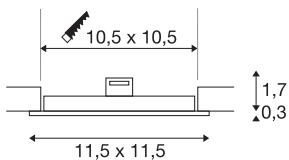

TECHNICAL DATA

Item no.	1004697
IP Code	IP 20
Assembly	Recessed
Assembly details	Ceiling
Secondary power / voltage	200 mA
Safety class	III
Wattage	6.4 W
Operating efficiency (LOR)	0,49
Lumen	440 lm
Colour temperature	4000 Kelvin
Beam angle	110 °
Color	white
CRI	90
Service life	50000 h
Risk Group	1
Length	11.5 cm
Width	11.5 cm
Height	2 cm
Net weight	0.127 kg
Gross weight	0.185 kg
Shape of cut-out	square
Installation length	10.5 cm