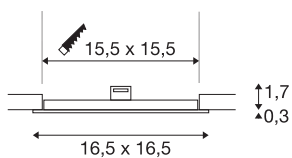

## TECHNICAL DATA

Item no.	1004698
IP Code	IP 20
Assembly	Recessed
Assembly details	Ceiling
Secondary power / voltage	350 mA
Safety class	III
Wattage	12 W
Operating efficiency (LOR)	0,64
Lumen	880 lm
Colour temperature	4000 Kelvin
Beam angle	110 °
Color	white
CRI	90
Service life	50000 h
Risk Group	1
Length	16.5 cm
Width	16.5 cm
Height	2 cm
Net weight	0.232 kg
Gross weight	0.317 kg
Shape of cut-out	square
Installation length	15.5 cm