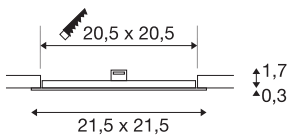

## TECHNICAL DATA

Item no.	1004699
IP Code	IP 20
Assembly	Recessed
Assembly details	Ceiling
Secondary power / voltage	500 mA
Safety class	III
Wattage	13 W
Operating efficiency (LOR)	0,69
Lumen	1240 lm
Colour temperature	4000 Kelvin
Beam angle	110 °
Color	white
CRI	90
Service life	50000 h
Risk Group	1
Length	21.5 cm
Width	21.5 cm
Height	2 cm
Net weight	0.367 kg
Gross weight	0.489 kg
Shape of cut-out	square
Installation length	20.5 cm