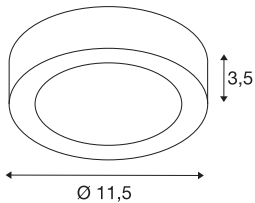

TECHNICAL DATA

Item no.	1004700
IP Code	IP 20
Impact resistance class	IK 02
Impact resistance	0.2 Joule
Assembly	Surface
Assembly details	Ceiling, Wall
Dimmable	Yes
Dimming technology	trailing edge
Primary nominal voltage	220-240V ~50/60Hz
Secondary power / voltage	200 mA
Safety class	I
Wattage	8.2 W
Operating efficiency (LOR)	0,54
Number of luminaires at LS B16A	92
Number of luminaires at LS C16A	92
Level of inrush current	3.4 A
Duration of inrush current	40 μ s
Stroboscopic effect (SVM)	0.07
Lumen	470 lm
Colour temperature	4000 Kelvin
Beam angle	110 °
Color	white

Light Source

1807459 

CRI	90
Service life	50000 h
Risk Group	1
Height	3.5 cm
Diameter	11.5 cm
Net weight	0.23 kg
Gross weight	0.246 kg
BIG WHITE Page	419