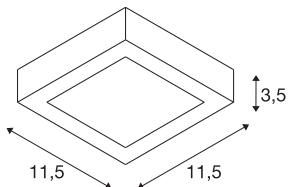

TECHNICAL DATA

Item no.	1004703
IP Code	IP 20
Assembly	Surface
Assembly details	Ceiling,Wall
Dimmable	Yes
Dimming technology	trailing edge
Primary nominal voltage	220-240V ~50/60Hz
Secondary power / voltage	200 mA
Safety class	I
Wattage	8.2 W
Operating efficiency (LOR)	0,49
Number of luminaires at LS B16A	92
Number of luminaires at LS C16A	92
Level of inrush current	3.4 A
Duration of inrush current	40 µs
Stroboscopic effect (SVM)	0.07
Lumen	440 lm
Colour temperature	4000 Kelvin
Beam angle	110 °
Color	white
CRI	90
Service life	50000 h

Light Source

1807461	
---------	---

Risk Group	1
Length	11.5 cm
Width	11.5 cm
Height	3.5 cm
Net weight	0.27 kg
Gross weight	0.289 kg