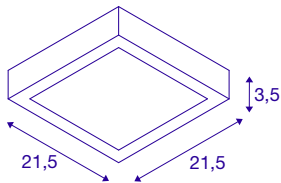

TECHNICAL DATA

Item no.	1004705
IP Code	IP 20
Assembly	Surface
Assembly details	Ceiling, Wall
Dimmable	Yes
Dimming technology	trailing edge
Primary nominal voltage	220-240V ~50/60Hz
Secondary power / voltage	500 mA
Safety class	I
Wattage	15 W
Operating efficiency (LOR)	0,69
Number of luminaires at LS B16A	61
Number of luminaires at LS C16A	61
Level of inrush current	10 A
Duration of inrush current	40 µs
Stroboscopic effect (SVM)	0.04
Lumen	1240 lm
Colour temperature	4000 Kelvin
Beam angle	110 °
Color	white
CRI	90
Service life	50000 h

Light Source

1807460	
---------	--

Risk Group	1
Length	21.5 cm
Width	21.5 cm
Height	3.5 cm
Net weight	0.631 kg
Gross weight	0.743 kg
BIG WHITE Page	417